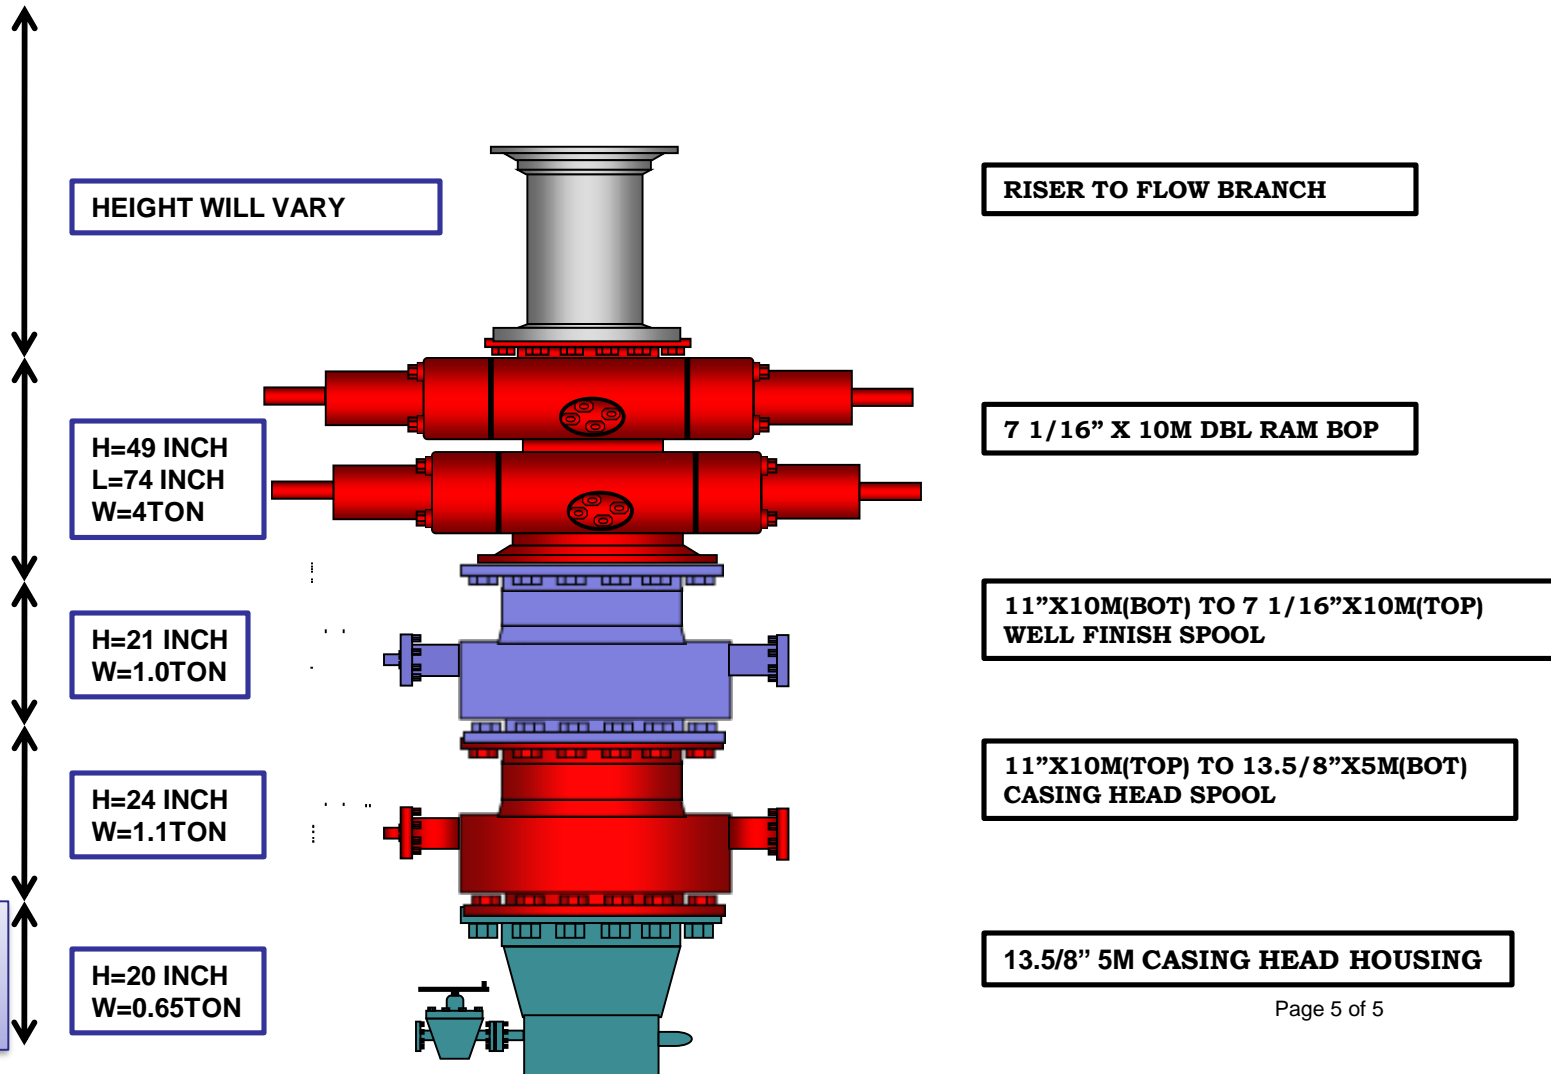

Wellhead hook up for Production testing(2 7/8" tubing tripping)

Note: Height & weight of the items may vary slightly depending on the OEM